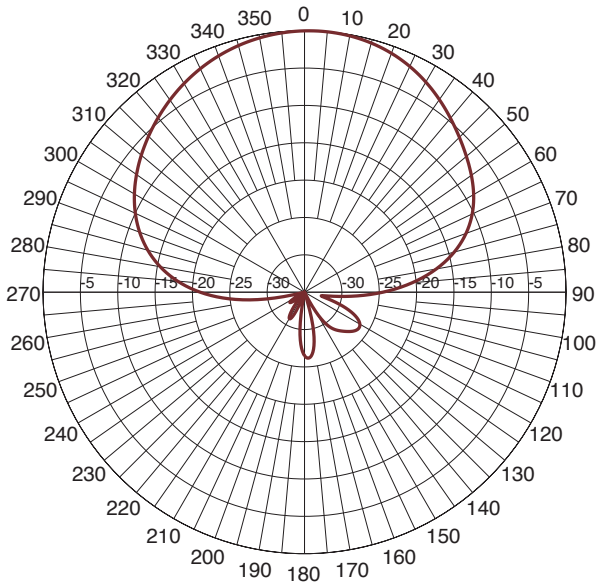

Radiation Patterns*

PLTE7027M-E Plane at 2100MHZ