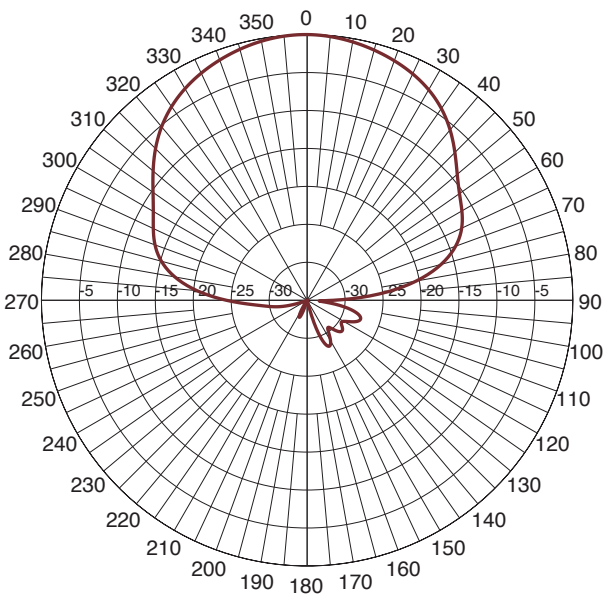

# Radiation Patterns\*

PLTE7027M-E Plane at 2100MHZ

PLTE7027M-H Plane at 2100MHZ

PLTE7027M-E Plane at 2700MHZ

PLTE7027M-H Plane at 2700MHZ

\* Normalized to 0 dB