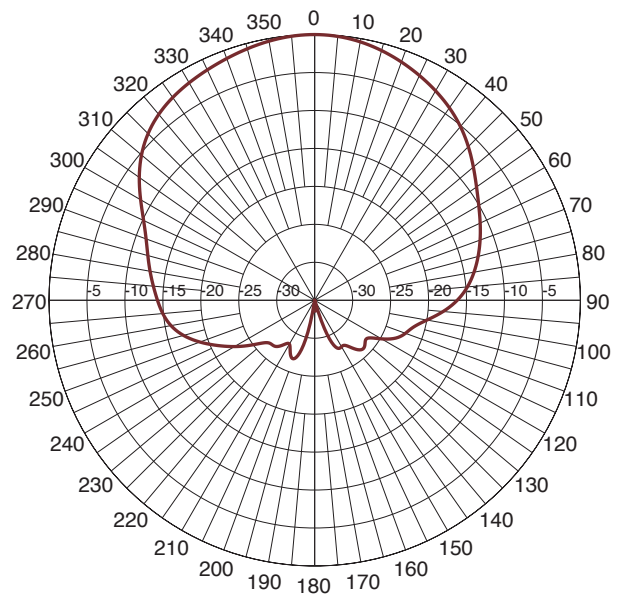

# Radiation Patterns\*

PLTE7027M-E Plane at 2100MHZ

PLTE7027M-H Plane at 2100MHZ

PLTE7027M-E Plane at 2700MHZ

PLTE7027M-H Plane at 2700MHZ

\* Normalized to 0 dB