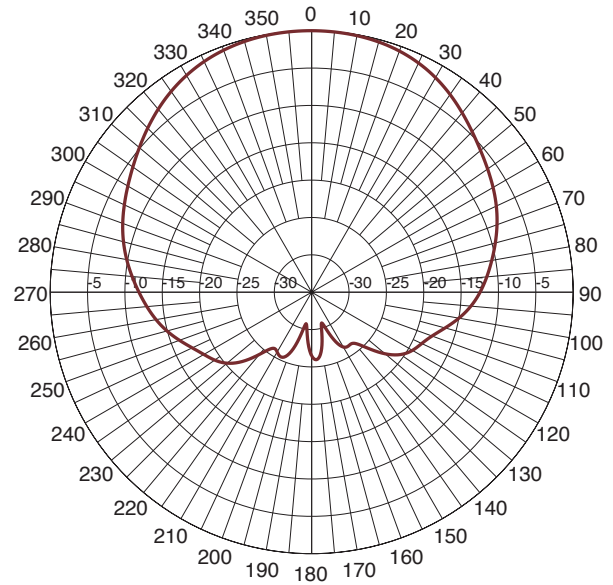

# Radiation Patterns\*

PLTE7027M-E Plane at 850MHZ

PLTE7027M-H Plane at 850MHZ

PLTE7027M-E Plane at 1900MHZ

PLTE7027M-H Plane at 1900MHZ

\* Normalized to 0 dB

# Radiation Patterns\*

PLTE7027M-E Plane at 2100MHZ

PLTE7027M-H Plane at 2100MHZ

PLTE7027M-E Plane at 2700MHZ

PLTE7027M-H Plane at 2700MHZ

\* Normalized to 0 dB