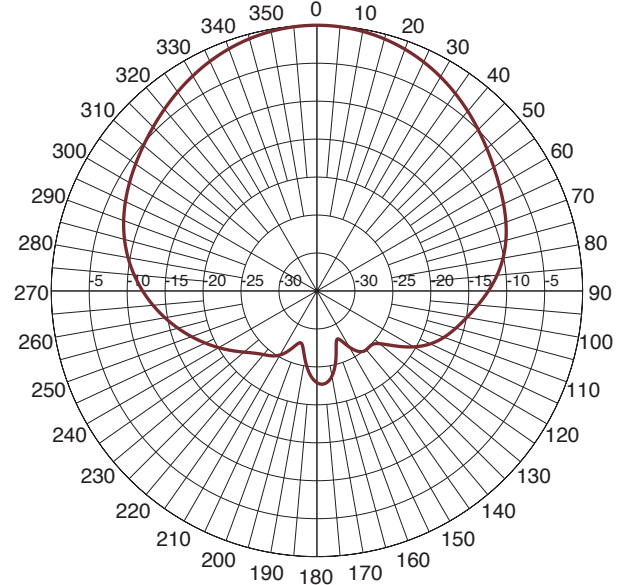

# Radiation Patterns\*

PLTE7027M-E Plane at 850MHZ

PLTE7027M-H Plane at 850MHZ

PLTE7027M-E Plane at 1900MHZ

PLTE7027M-H Plane at 1900MHZ

\* Normalized to 0 dB

# Radiation Patterns\*

PLTE7027M-E Plane at 2100MHZ

PLTE7027M-H Plane at 2100MHZ

PLTE7027M-E Plane at 2700MHZ

PLTE7027M-H Plane at 2700MHZ

\* Normalized to 0 dB