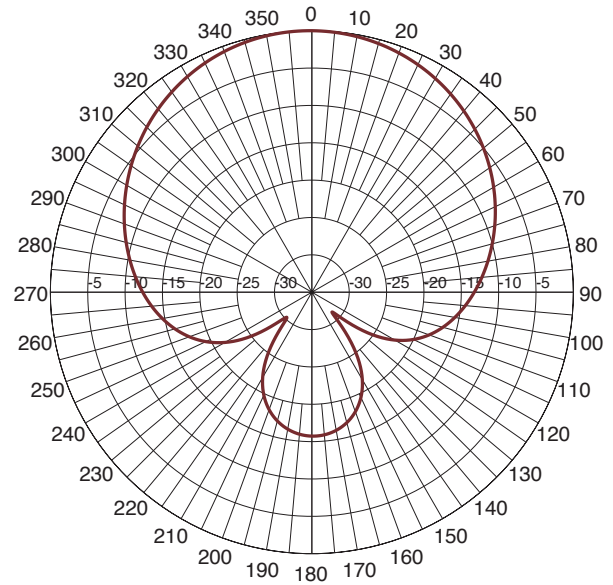

# Radiation Patterns\*

PLTE7027M-E Plane at 850MHZ

PLTE7027M-H Plane at 850MHZ

PLTE7027M-E Plane at 1900MHZ

PLTE7027M-H Plane at 1900MHZ

\* Normalized to 0 dB