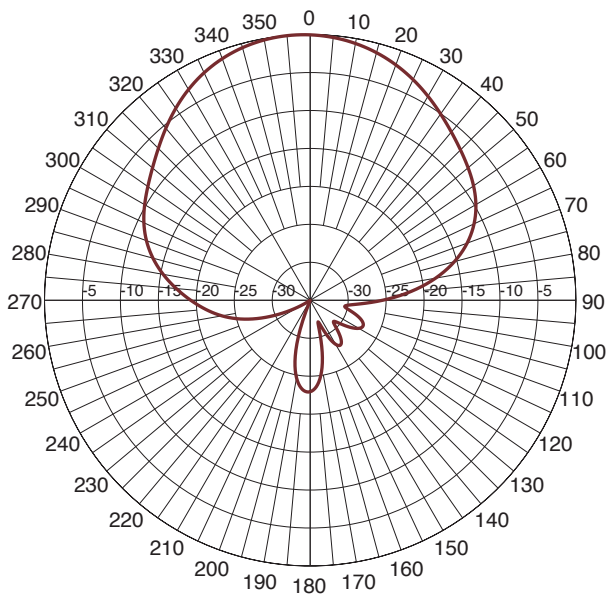

# Radiation Patterns\*

PLTE7027M-E Plane at 850MHZ

PLTE7027M-H Plane at 850MHZ

PLTE7027M-E Plane at 1900MHZ

PLTE7027M-H Plane at 1900MHZ

\* Normalized to 0 dB

# Radiation Patterns\*

PLTE7027M-E Plane at 2100MHZ

PLTE7027M-H Plane at 2100MHZ

PLTE7027M-E Plane at 2700MHZ

PLTE7027M-H Plane at 2700MHZ

\* Normalized to 0 dB