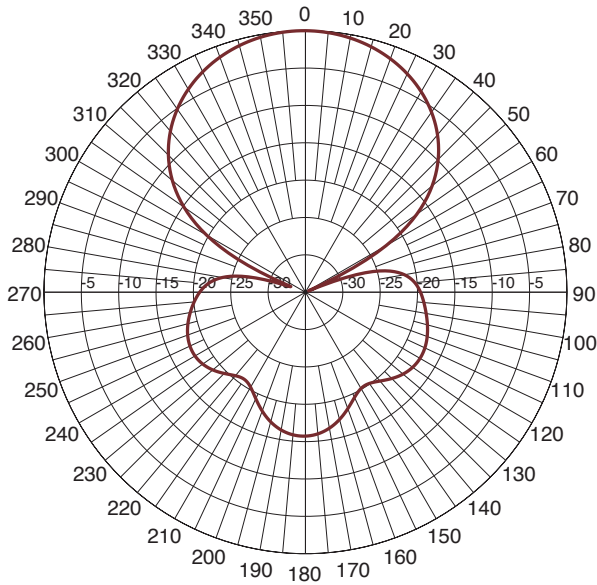

# Radiation Patterns\*

PLTE7027M-E Plane at 850MHZ

PLTE7027M-H Plane at 850MHZ

PLTE7027M-E Plane at 1900MHZ

PLTE7027M-H Plane at 1900MHZ

\* Normalized to 0 dB